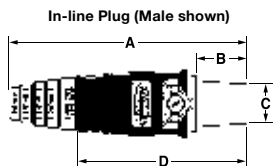

Cam-Type Devices

Series 16 - 300 and 400 Amp Plugs and Receptacles

- Ergonomic housing for superior gripping
- Non-conductive retaining screw locks contacts in place
- Large raised alignment arrow aids in the mating of devices
- Double cam design provides high contact pressure and a vibration resistant connection
- High conductivity brass contacts
- Extra long locking ring

Enclosure Types 3R, 4X, 12

300A and 400A 600V AC/250V DC Plugs

Description	Color	300 Amp, Cable Size #4 - 2/0		400 Amp, Cable Size 2/0 - 4/0	
		Male Plug	Female Plug	Male Plug	Female Plug
Thermoplastic elastomer plugs.	Black	HBL300MBK	HBL300FBK	HBL400MBK	HBL400FBK
	White	HBL300MW	HBL300FW	HBL400MW	HBL400FW
	Green	HBL300MGN	HBL300FGN	HBL400MGN	HBL400FGN
	Red	HBL300MR	HBL300FR	HBL400MR	HBL400FR
	Blue	HBL300MBL	HBL300FBL	HBL400MBL	HBL400FBL
	Brown	HBL300MBN	HBL300FBN	HBL400MBN	HBL400FBN
	Orange	HBL300MO	HBL300FO	HBL400MO	HBL400FO
	Yellow	HBL300MY	HBL300FY	HBL400MY	HBL400FY

400A Panel Mount Receptacles

Description	Color	Stud Type				Double Set Screw	
		Through Hole Mounting		Threaded Mounting Holes		Cable Size #4 - 4/0	
		Male Plug	Female Plug	Male Plug	Female Plug	Male Plug	Female Plug
Thermoplastic elastomer plugs. mates with 300 and 400 Amp plugs.	Black	HBLMRSBK	HBLFRSBK	HBLMRSCBK	HBLFRSCBK	HBLMRBK	HBLFRBK
	White	HBLMRSW	HBLFRSW	HBLMRSCW	HBLFRSCW	HBLMRW	HBLFRW
	Green	HBLMRSGN	HBLFRSGN	HBLMRSCGN	HBLFRSCGN	HBLMRGN	HBLFRGN
	Red	HBLMRSR	HBLFRSR	HBLMRSCR	HBLFRSCR	HBLMRR	HBLFRR
	Blue	HBLMRSBL	HBLFRSBL	HBLMRSCBL	HBLFRSCBL	HBLMRBL	HBLFRBL
	Brown	HBLMRSBN	HBLFRSBN	HBLMRSCBN	HBLFRSCBN	HBLMRBN	HBLFRBN
	Orange	HBLMRSO	HBLFRSO	HBLMRSCO	HBLFRSCO	HBLMRO	HBLFRO
	Yellow	HBLMRSY	HBLFRSY	HBLMRSCY	HBLFRSCY	HBLMRY	HBLFRY

Product Dimensions Inches (mm)